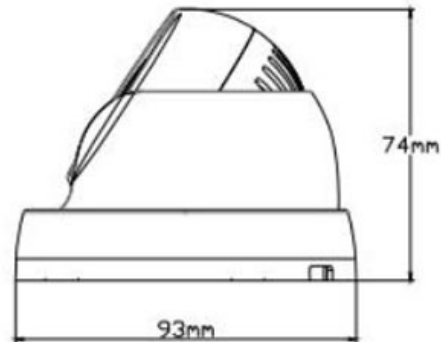

**CP- ENC-D13L3****1.3 MP HD IR Dome Camera - 30Mtr.****Main Features**

- 1/3" 1.3MP PS CMOS Image Sensor
- Max 25fps@1.3MP
- H.264 Video Compression
- DWDR, Day/Night(ICR), AWB, AGC, BLC
- 3.6mm fixed lens (6mm optional)
- IR Range of 30 Mtrs, IP66
- Mobile Software: RMOB
- CMS Software: RVMS

**CP- ENC-D13L3****1.3 MP HD IR Dome Camera - 30Mtr.****Feature**

Image Sensor  
Minimum Illumination  
White Balance  
Gain Control(AGC)  
Lens  
Video Compression  
Back Light Compensation  
Video Streaming  
Resolution  
Frame Rate  
Privacy Mask  
ICR  
WDR  
Ethernet  
IR  
Smart Phone  
Operating Temperature  
Power Source  
Weatherproof Standard

**Specification**

1/3" 1.3MP CMOS  
0.01Lux@F1.2(Color)/0.001Lux@F1.2(B/W)  
Auto/Manual  
Auto/Manual  
3.6mm(6mm optional)  
H.264  
Auto/Manual  
Dual Stream  
1.3M(1280x960) /720P(1280x720) / D1(704x576/704x480) /CIF(352x288/352x240)  
1.3M@25fps  
Up to 4 areas  
IR CUT  
DWDR  
RJ-45 (10/100Base-T)  
IR Range of 30 Mtr.  
iPhone, iPad, Android  
-20°C~+65°C  
DC12V±10%,PoE  
IP66